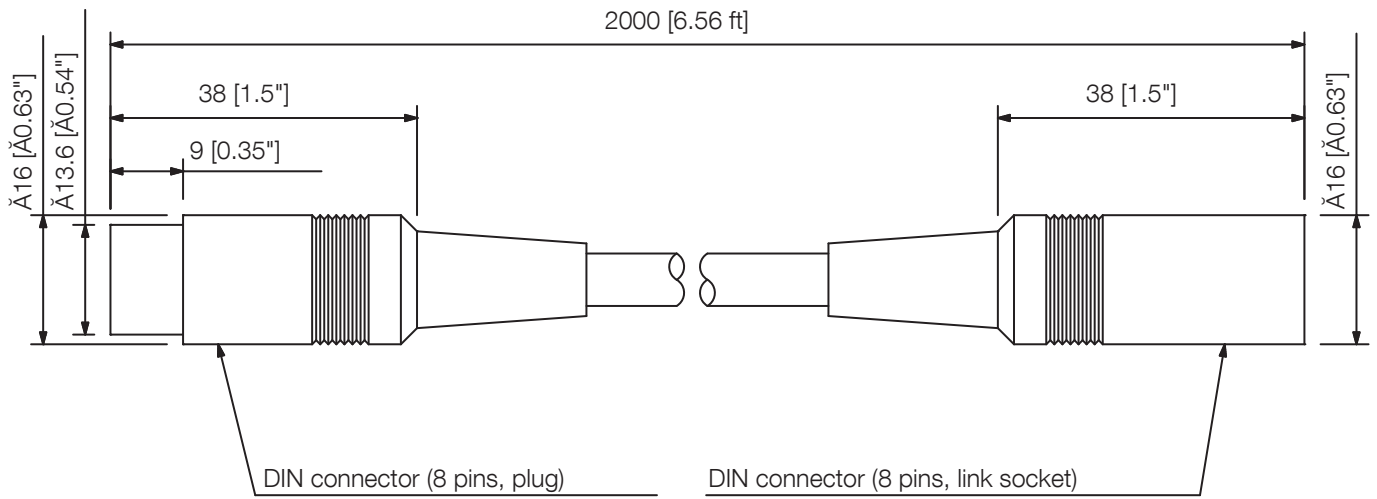

YR-770-2M

EXTENSION CORD 2M

The YR-770-2M is an extension cord used to connect between the conference system's Central unit and conference units (TS-771, TS-772, and TS-775).

Order no: YR-770-2M

Specifications

Finish	Surface treated steel plate, white paint (RAL9016)
--------	--

Appearance

UNIT:mm SCALE:1/1