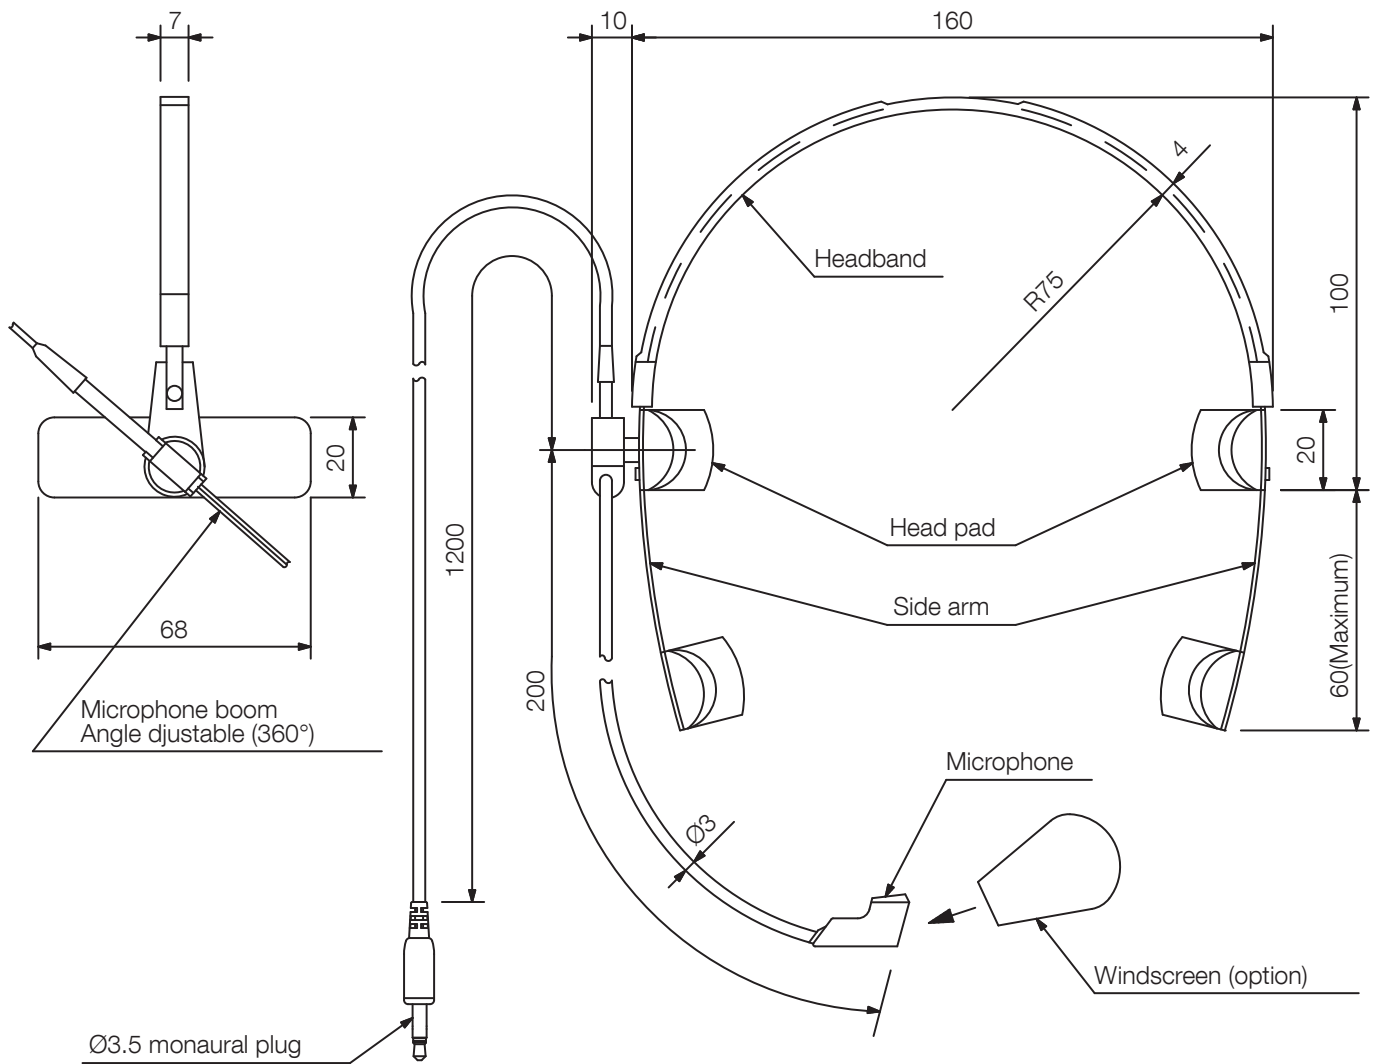

YP-M301

HEADSET TYPE MICROPHONE

Order no: YP-M301

Specifications

Power source	supplied from beltpack unit
Connection	3.5 mm mini plug
Type	Electret condenser
Directivity	Unidirectional
Maximum SPL	117 dB
Cable length	1,30 m
Finish	Surface treated steel plate, white paint (RAL9016)

YP-M301

HEADSET TYPE MICROPHONE

Appearance

UNIT:mm

SCALE:1/2