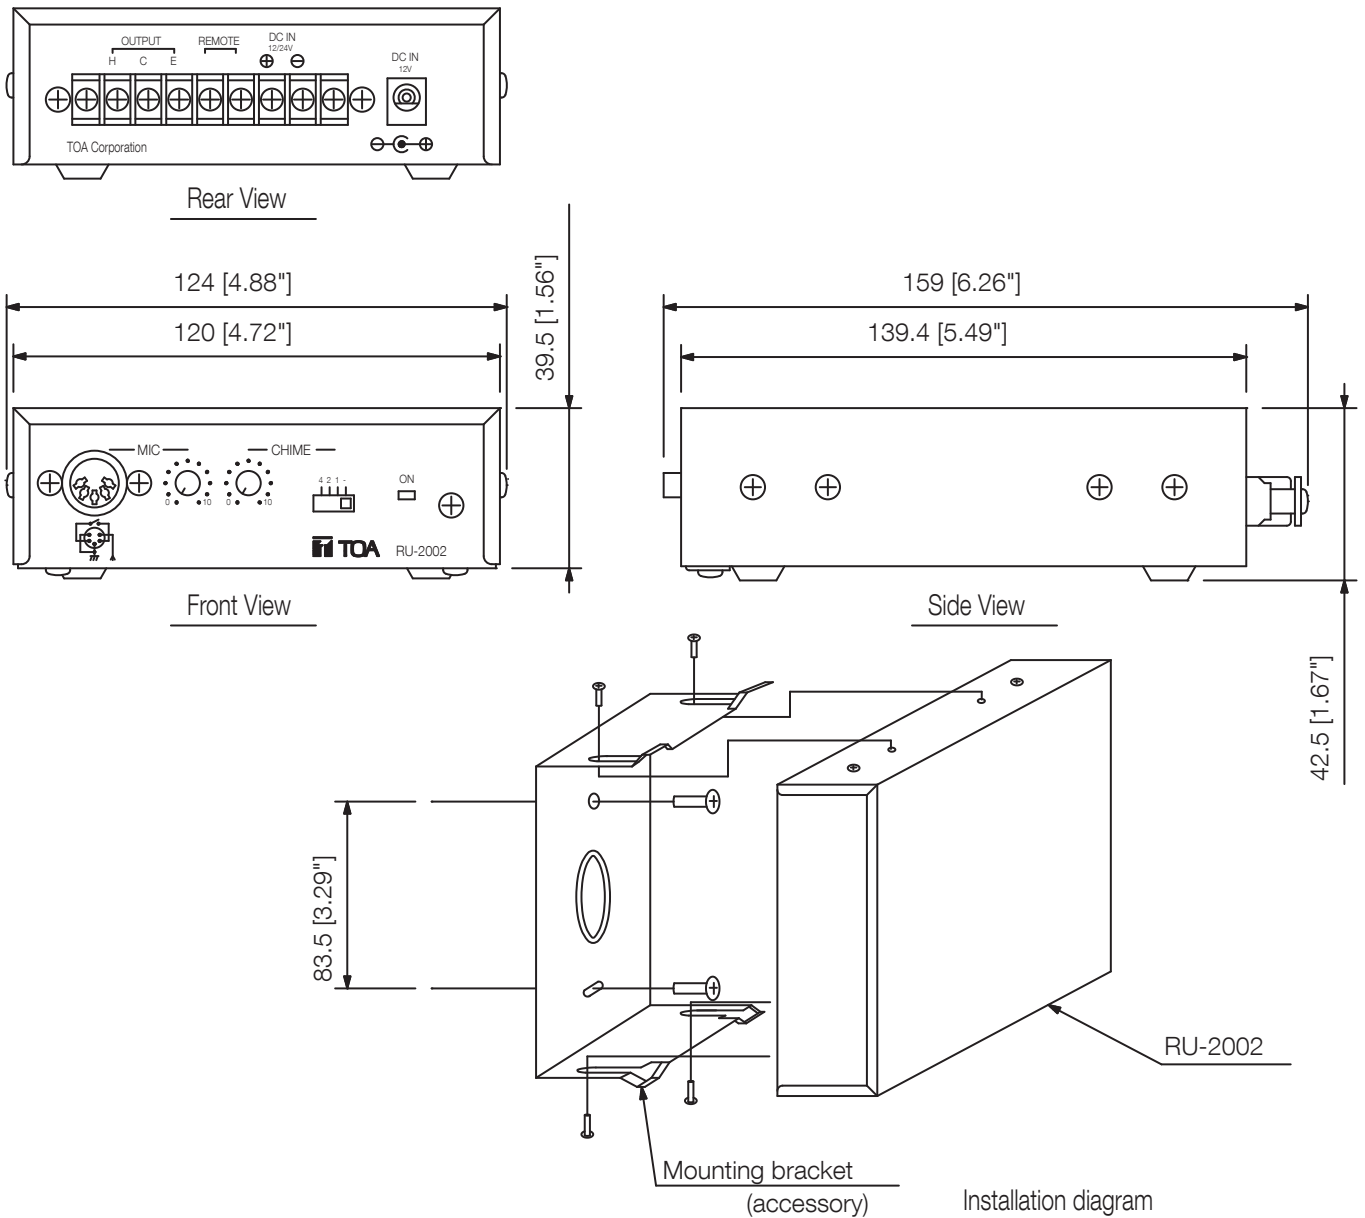

The RU-2002 is a microphone amplifier for the PM-660D Paging Microphone with a remote control switch and a 5-pin DIN socket. The power of the PM-660D's internal power amplifiers, and global speaker output can be remotely controlled from the RU-2002. The RU-2002 has an internal chime unit.

Order no: RU-2002
Alternative products: UP-MV-206

Specifications

| | |
|------------------------|------------------------------|
| Power source | 12 - 24 V DC or AC Adapter |
| Inputs | -62 dB (1 kHz 0 dB = 1 V/Pa) |
| Outputs | 0 dB V, 600 Ω, balanced |
| Dimensions (W x H x D) | 124 x 42,5 x 159 mm |
| Dimensions (ø x D) | x 159 mm |
| Finish | black |

Appearance

UNIT:mm SCALE:1/2