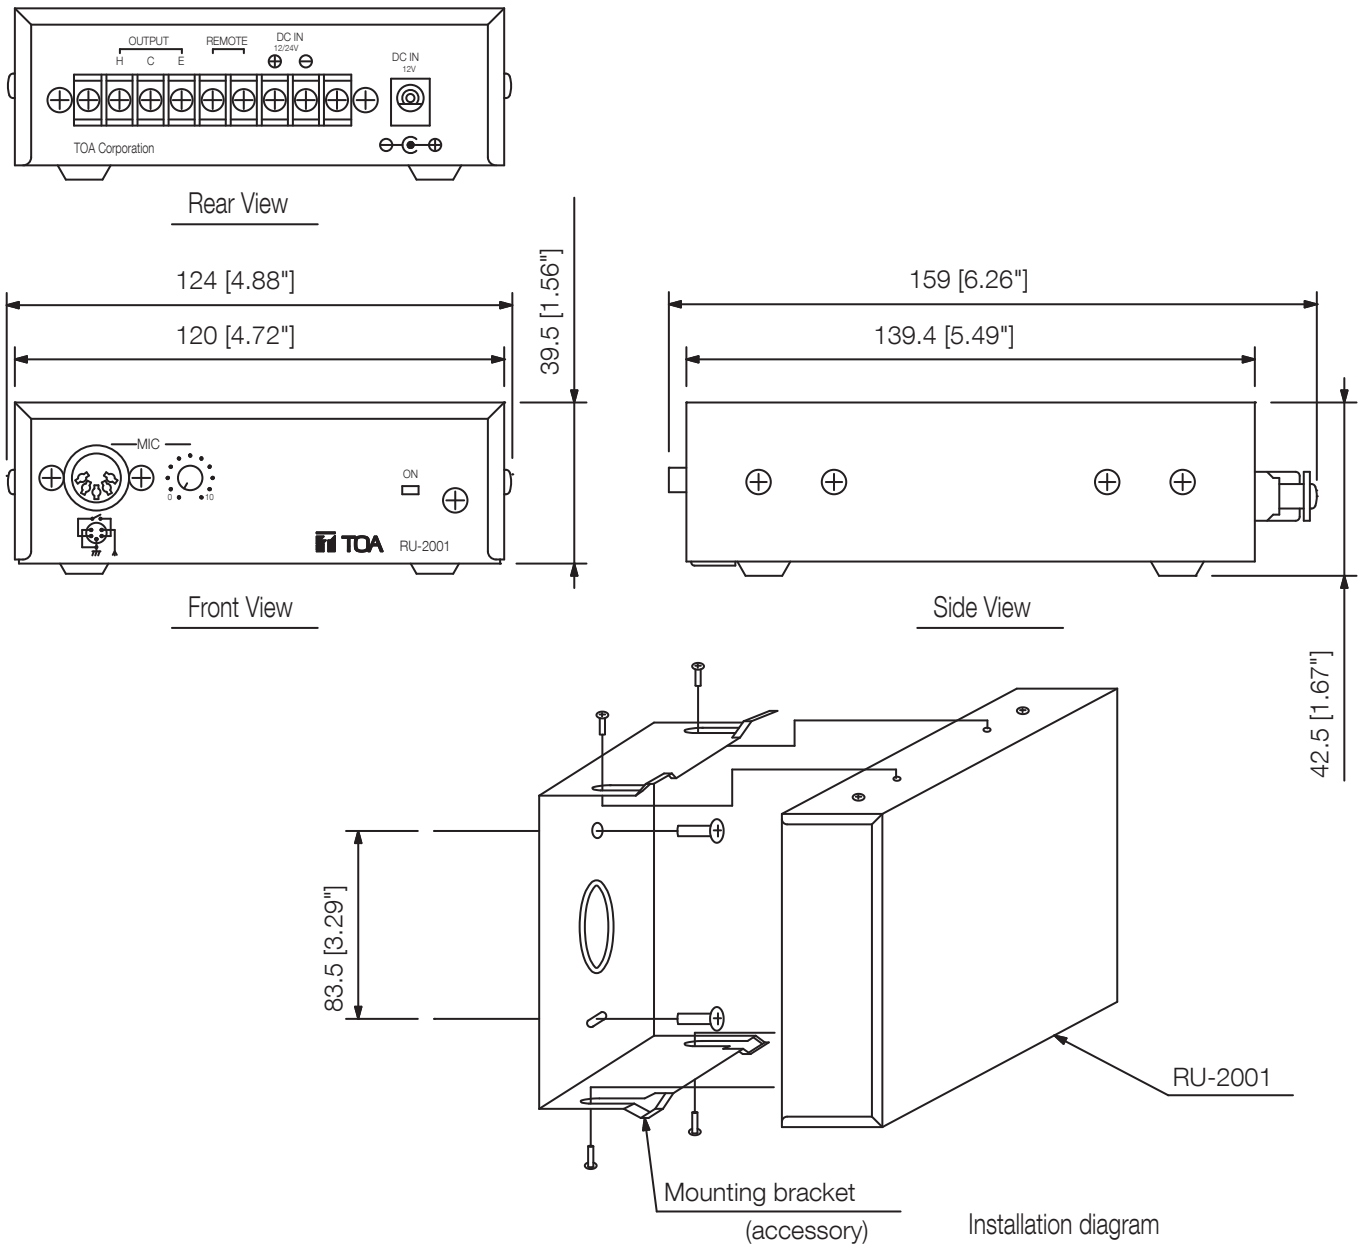

The RU-2001 is a microphone amplifier for the PM-660D Paging Microphone with a remote control switch and a 5-pin DIN socket. The power of the PM-660D's internal power amplifier, and global speaker output can be remotely controlled from the RU-2001.

Order no: RU-2001
Alternative products: UP-MV-206

Specifications

Power source	12 - 24 V DC or AC Adapter
Inputs	-62 dB (1 kHz 0 dB = 1 V/Pa)
Outputs	0 dB V, 600 Ω, balanced
Dimensions (W x H x D)	124 x 42,5 x 159 mm
Dimensions (ø x D)	x 159 mm
Finish	black

Appearance

UNIT:mm SCALE:1/2