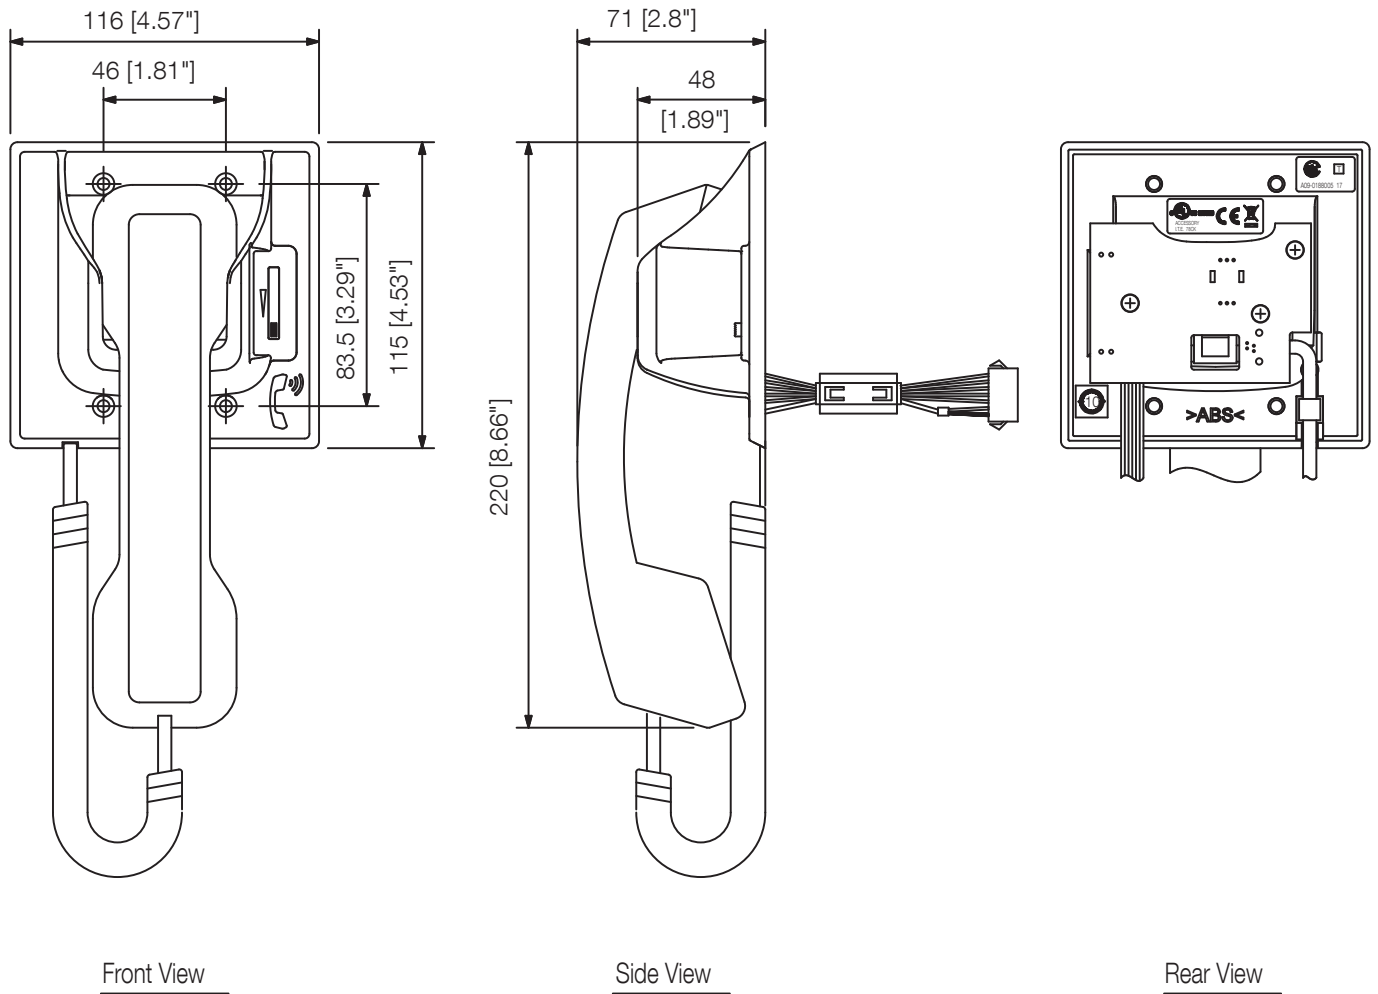

The RS-481 is a handset for the RS-480 4-Wire Multi-Purpose Substation with a Status indicator. Lifting the handset will initiate a call to a preprogrammed master station, enabling a handset conversation.

Order no: RS-481
Alternative products: RS-480

Specifications

Appearance

UNIT:mm SCALE:1/3