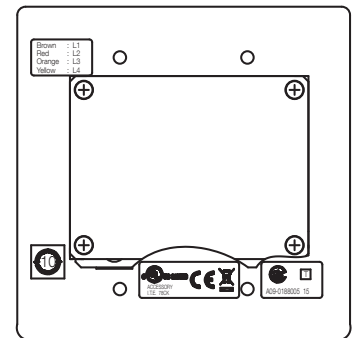

RS-470

SUB STATION

The RS-470 is a substation to be connected to the N-8400RS 4-Wire Substation Interface Unit. Pressing a call button will initiate a call to a preprogrammed master station, enabling a conversation.

Order no: RS-470
 Alternative products: N-8640DA, N-8640DS,
 N-SP80AS1

Specifications

Call-in switch	Momentary (Emergency call: Press twice within 400 ms)
Wiring method	2 set of twisted pair cable
Dimensions (W x H x D)	120 x 120 x 49,5 mm
Dimensions (ø x D)	x 49,5 mm
Finish	Stainless steel, hairline,

Appearance

Top View

Front View

Side View

Rear View

UNIT:mm SCALE:1/3