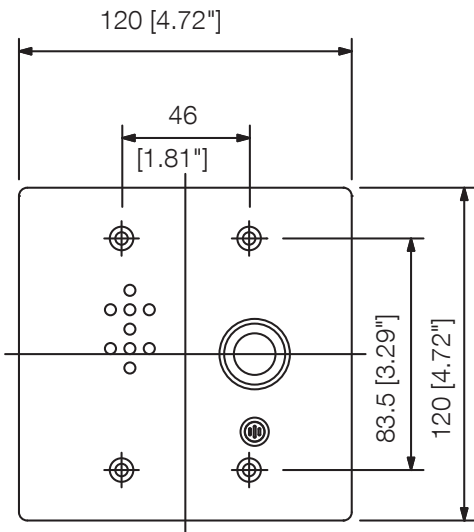

RS-470

SUB STATION

The RS-470 is a substation to be connected to the N-8400RS 4-Wire Substation Interface Unit. Pressing a call button will initiate a call to a preprogrammed master station, enabling a conversation.

Order no: RS-470
 Alternative products: N-8640DA, N-8640DS,
 N-SP80AS1

Specifications

Call-in switch	Momentary (Emergency call: Press twice within 400 ms)
Wiring method	2 set of twisted pair cable
Dimensions (W x H x D)	120 x 120 x 49,5 mm
Dimensions (ø x D)	x 49,5 mm
Finish	Stainless steel, hairline,

Appearance

Top View

Front View

Side View

Rear View

UNIT:mm SCALE:1/3