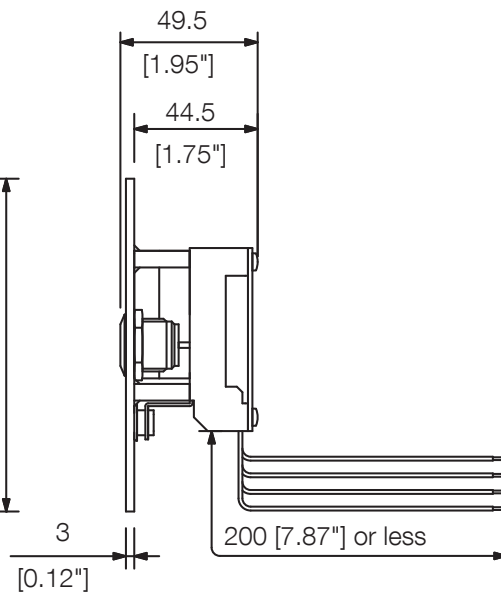

RS-470

SUB STATION

The RS-470 is a substation to be connected to the N-8400RS 4-Wire Substation Interface Unit. Pressing a call button will initiate a call to a preprogrammed master station, enabling a conversation.

Order no: RS-470
 Alternative products: N-8640DA, N-8640DS,
 N-SP80AS1

Specifications

Call-in switch	Momentary (Emergency call: Press twice within 400 ms)
Wiring method	2 set of twisted pair cable
Dimensions (W x H x D)	120 x 120 x 49,5 mm
Dimensions (ø x D)	x 49,5 mm
Finish	Stainless steel, hairline,

Appearance

Top View

Front View

Side View

Rear View

UNIT:mm SCALE:1/3