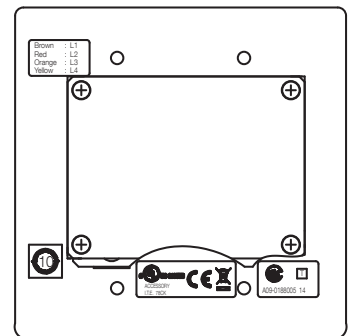

RS-460

SUB STATION

The RS-460 is a substation to be connected to the N-8400RS 4-Wire Substation Interface Unit. Pressing a call button will initiate a call to a preprogrammed master station, enabling a conversation.

Order no: RS-460
 Alternative products: N-8640DA, N-8640DS,
 N-8650DS

Specifications

Call-in switch	Momentary (Emergency call: Press twice within 400 ms)
Wiring method	2 set of twisted pair cable
Dimensions (W x H x D)	120 x 120 x 49,5 mm
Dimensions (ø x D)	x 49,5 mm
Finish	Stainless steel, hairline,

Appearance

Top View

Front View

Side View

Rear View

UNIT:mm SCALE:1/3