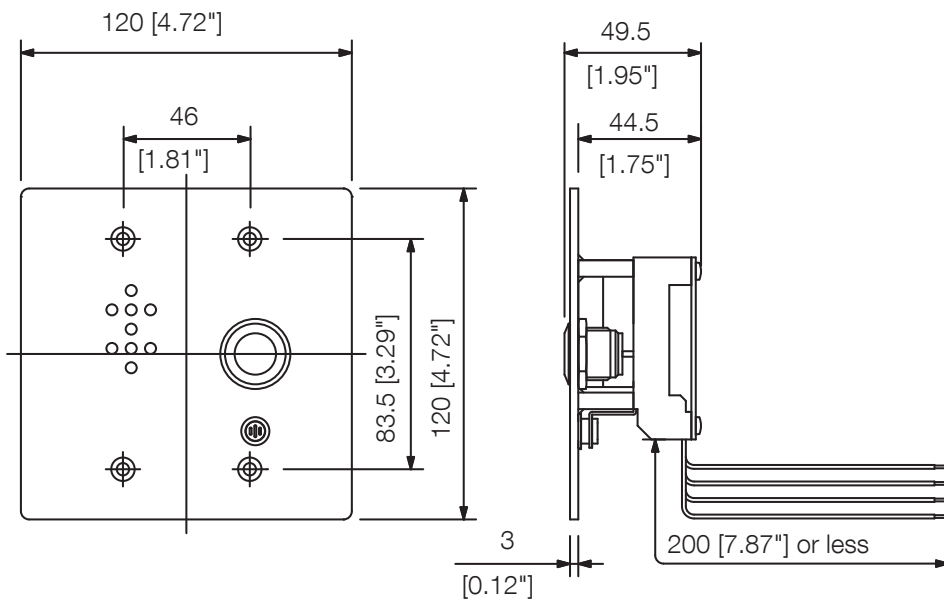

RS-460

SUB STATION

The RS-460 is a substation to be connected to the N-8400RS 4-Wire Substation Interface Unit. Pressing a call button will initiate a call to a preprogrammed master station, enabling a conversation.

Order no: RS-460
 Alternative products: N-8640DA, N-8640DS,
 N-8650DS

Specifications

Call-in switch	Momentary (Emergency call: Press twice within 400 ms)
Wiring method	2 set of twisted pair cable
Dimensions (W x H x D)	120 x 120 x 49,5 mm
Dimensions (ø x D)	x 49,5 mm
Finish	Stainless steel, hairline,

Appearance

Top View

Front View

Side View

Rear View

UNIT:mm SCALE:1/3