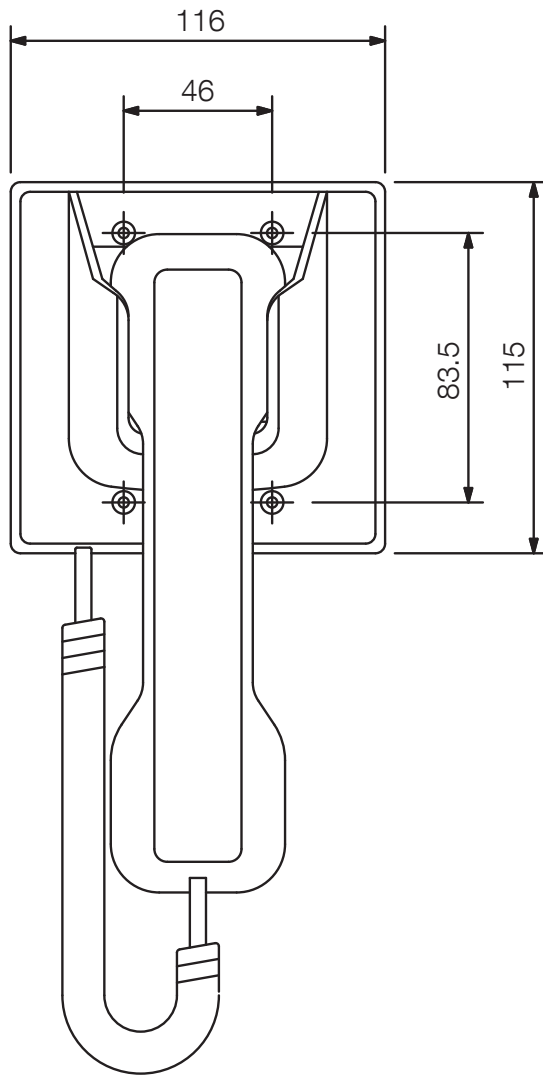

The RS-191 Handset is designed exclusively for use indoors in combination with the RS-190 Substation. Lifting the handset permits handset conversation. Handset conversation can be established in conjunction with the optional Flush-mount Hands-free Master Station N-8031MS.

Order no: RS-191
Alternative products: N-8031MS, N-8031SB

Specifications

Appearance

Front View

Side View

UNIT:mm

SCALE:1/3