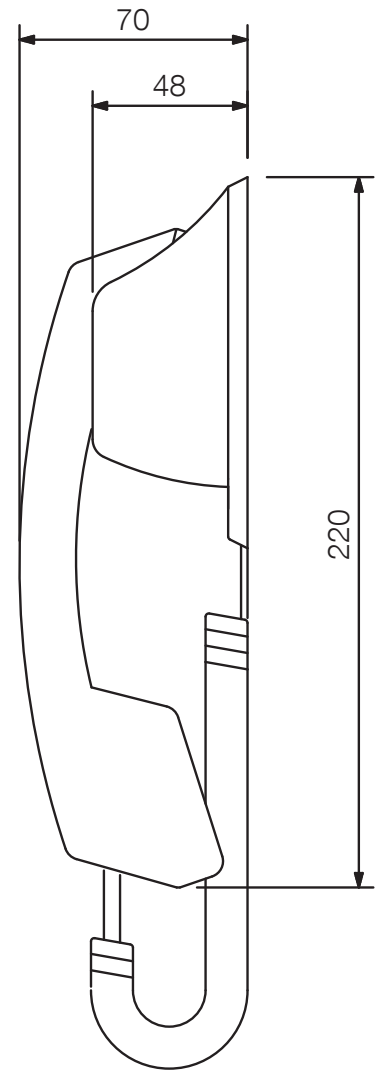

The RS-191 Handset is designed exclusively for use indoors in combination with the RS-190 Substation. Lifting the handset permits handset conversation. Handset conversation can be established in conjunction with the optional Flush-mount Hands-free Master Station N-8031MS.

Order no: RS-191
Alternative products: N-8031MS, N-8031SB

Specifications

Appearance

Front View

Side View

UNIT:mm

SCALE:1/3