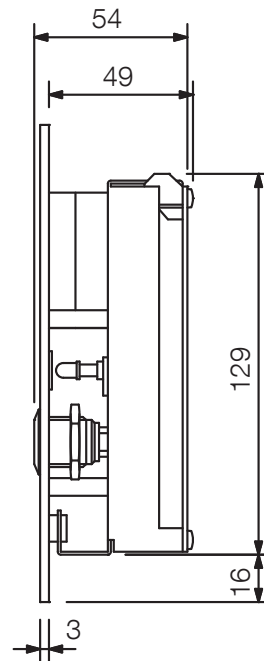

Order no: N-8050DS
 Alternative products: N-8640DA, N-8640DS,
 N-8650DS, RS-170, RS-470, RS-480

Specifications

Power source	48 V DC (supplied from the IP network intercom exchange)
Frequency response	300 Hz - 7 kHz
Power consumption	2.4 W (max.)
Outputs	Open collector output, withstand voltage: max. 30 V DC, control current: max. 50 mA, one shot: can be set from 1 to 9sec, screw terminal (polarized)
Wiring method	1 set of twisted pair cable
Transmission range	Max. 1500 m (ø 0.65 mm, Loop resistance < 170 Ω) / 2,900 m (ø 0.9 mm)
Speech method	Hands-free conversation
Weight	0,7 kg
Certificates	IP54
Dimensions (W x H x D)	115 x 162 x 54 mm
Dimensions (ø x D)	x 54 mm
Gross weight	0,97 kg
Finish	Stainless steel, hairline,

N-8050DS

DOOR STATION

Appearance

Top View

Front View

Side View

Rear View

UNIT:mm

SCALE:1/3