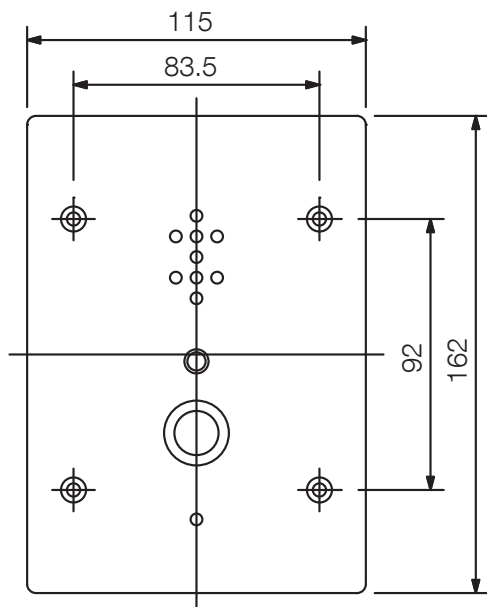

Order no: N-8050DS
 Alternative products: N-8640DA, N-8640DS,
 N-8650DS, RS-170, RS-470, RS-480

Specifications

Power source	48 V DC (supplied from the IP network intercom exchange)
Frequency response	300 Hz - 7 kHz
Power consumption	2.4 W (max.)
Outputs	Open collector output, withstand voltage: max. 30 V DC, control current: max. 50 mA, one shot: can be set from 1 to 9sec, screw terminal (polarized)
Wiring method	1 set of twisted pair cable
Transmission range	Max. 1500 m (ø 0.65 mm, Loop resistance < 170 Ω) / 2,900 m (ø 0.9 mm)
Speech method	Hands-free conversation
Weight	0,7 kg
Certificates	IP54
Dimensions (W x H x D)	115 x 162 x 54 mm
Dimensions (ø x D)	x 54 mm
Gross weight	0,97 kg
Finish	Stainless steel, hairline,

N-8050DS

DOOR STATION

Appearance

Top View

Front View

Side View

Rear View

UNIT:mm

SCALE:1/3