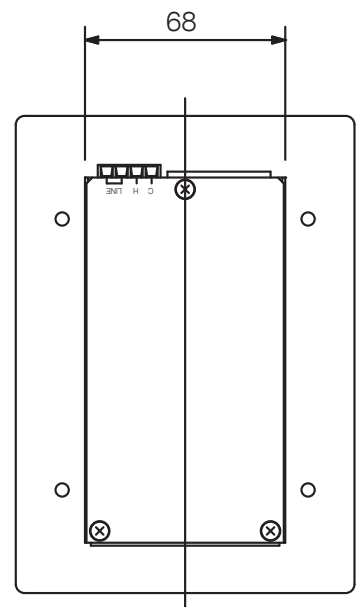

Order no: N-8050DS
 Alternative products: N-8640DA, N-8640DS,
 N-8650DS, RS-170, RS-470, RS-480

Specifications

Power source	48 V DC (supplied from the IP network intercom exchange)
Frequency response	300 Hz - 7 kHz
Power consumption	2.4 W (max.)
Outputs	Open collector output, withstand voltage: max. 30 V DC, control current: max. 50 mA, one shot: can be set from 1 to 9sec, screw terminal (polarized)
Wiring method	1 set of twisted pair cable
Transmission range	Max. 1500 m (ø 0.65 mm, Loop resistance < 170 Ω) / 2,900 m (ø 0.9 mm)
Speech method	Hands-free conversation
Weight	0,7 kg
Certificates	IP54
Dimensions (W x H x D)	115 x 162 x 54 mm
Dimensions (ø x D)	x 54 mm
Gross weight	0,97 kg
Finish	Stainless steel, hairline,

N-8050DS

DOOR STATION

Appearance

Top View

Front View

Side View

Rear View

UNIT:mm

SCALE:1/3