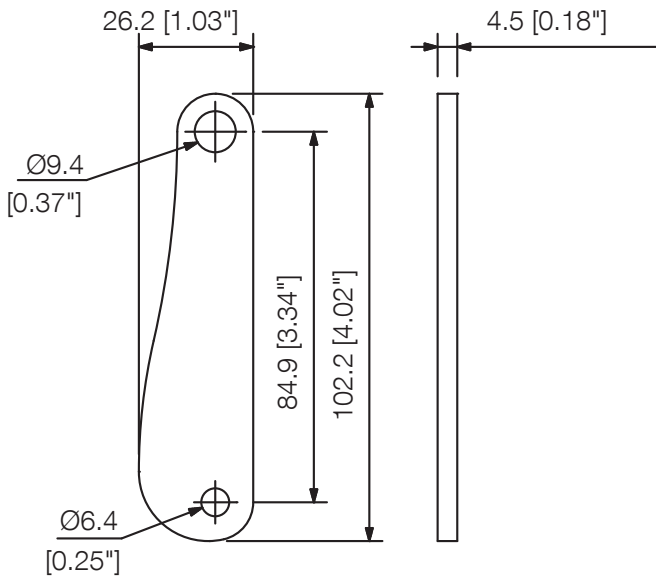

# HY-60DW

ANGLE ADJUSTMENT BRACKET

By using three HY-60DW brackets, the directivity angle mode of the HX-7W can be changed to 60° mode. It is also possible to change the directivity angle mode to 15° mode, 30° mode, or 45° mode.

## Specifications

Weight	70,0 g
Gross weight	0,2 kg
Finish	Steel plate, semi-gloss, paint, white

## ANGLE ADJUSTMENT BRACKET

### Mounting example (scale: 1/10)