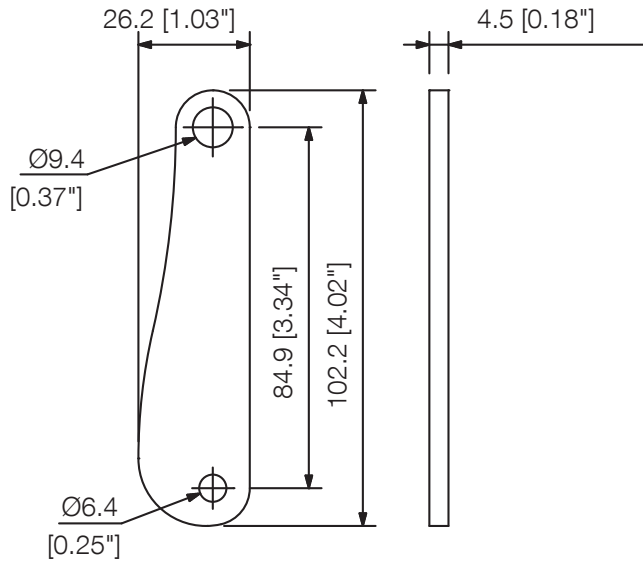

# HY-60DB-WP

ANGLE ADJUSTMENT BRACKET

By using three HY-60DB-WP brackets, the directivity angle mode of the HX-7B-WP can be changed to 60° mode. It is also possible to change the directivity angle mode to 15° mode, 30° mode, or 45° mode. This bracket is designed for outdoor use.

## Specifications

Weight	70,0 g
Gross weight	0,2 kg
Finish	Stainless steel, semi-gloss, paint, black

# HY-60DB-WP

ANGLE ADJUSTMENT BRACKET

Appearance

Mounting example (scale: 1/10)