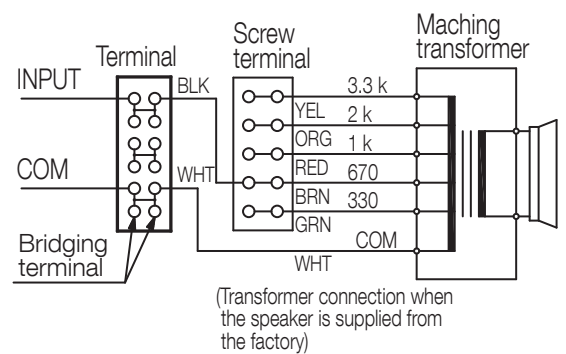

The GS-302 Garden Speaker is a compact speaker that is ideal for applications such as paging and background music broadcasting in various locations such as gardens, theme parks, resort facilities and others. The exterior is formed of corrosion-resistant material that gives it an extended service life in adverse environments (IPX4 category).

The Garden Speakers inconspicuous design enables it to be easily installed in the middle of garden shrubbery and virtually disappear into the surroundings.

Order no: GS-302 EU

## Specifications

Frequency response	100 Hz - 8 kHz
Connection	Push-in terminal
Sensitivity (1#V, 1#m) (combined)	87 dB
Speaker component	12 cm splash proof cone-type
Rated input	30 W
Tappings	30 / 15 / 10 / 5 / 3 W (100 V), 15 / 7.5 / 5 / 2.5 / 1.5 W (70 V)
Rated impedance	100 V, 70 V
Weight	2,4 kg
Certificates	IPX4, Ease
Dimensions (W x H x D)	x 335
Dimensions (ø x D)	270
Gross weight	3,55 kg
Finish	FRP resin, black (RAL 9011 or equivalent)

Appearance

UNIT:mm SCALE:1/4

Wiring Diagram