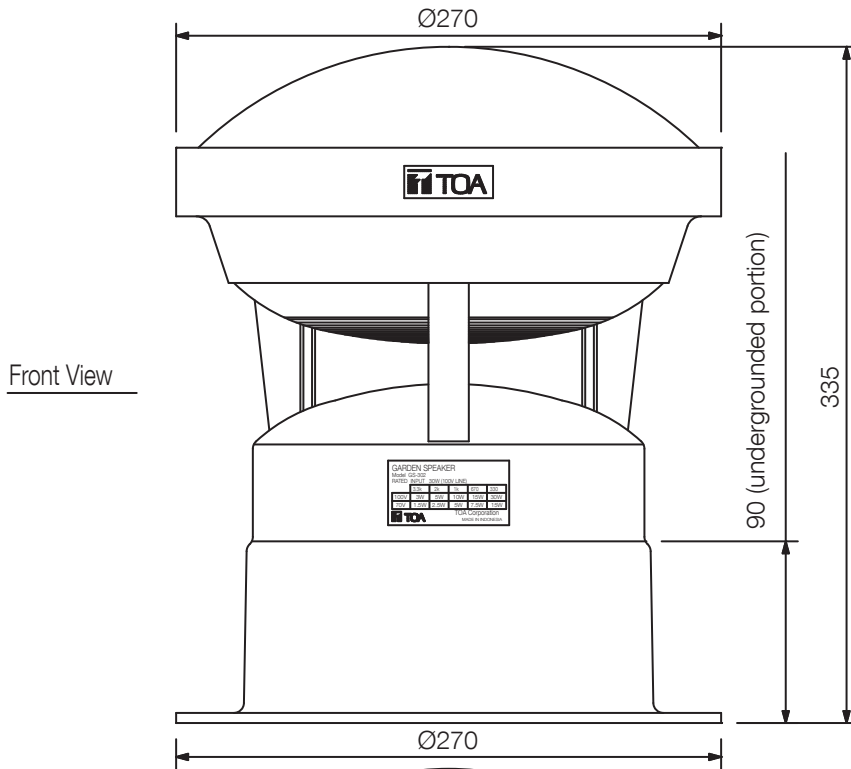

The GS-302 Garden Speaker is a compact speaker that is ideal for applications such as paging and background music broadcasting in various locations such as gardens, theme parks, resort facilities and others. The exterior is formed of corrosion-resistant material that gives it an extended service life in adverse environments (IPX4 category).

The Garden Speakers inconspicuous design enables it to be easily installed in the middle of garden shrubbery and virtually disappear into the surroundings.

Order no: GS-302 EU

## Specifications

Frequency response	100 Hz - 8 kHz
Connection	Push-in terminal
Sensitivity (1#V, 1#m) (combined)	87 dB
Speaker component	12 cm splash proof cone-type
Rated input	30 W
Tappings	30 / 15 / 10 / 5 / 3 W (100 V), 15 / 7.5 / 5 / 2.5 / 1.5 W (70 V)
Rated impedance	100 V, 70 V
Weight	2,4 kg
Certificates	IPX4, Ease
Dimensions (W x H x D)	x 335
Dimensions (ø x D)	270
Gross weight	3,55 kg
Finish	FRP resin, black (RAL 9011 or equivalent)

Appearance

UNIT:mm SCALE:1/4

Wiring Diagram