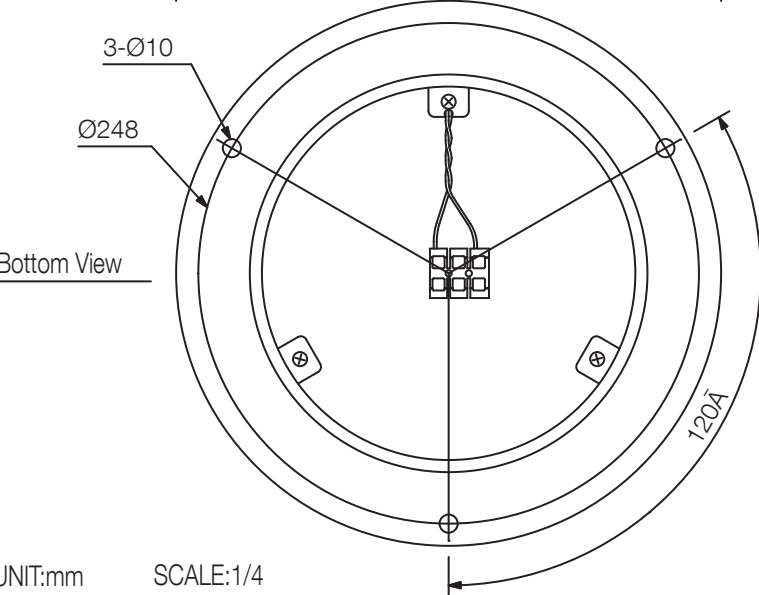

The Garden Speakers inconspicuous design enables it to be easily installed in the middle of garden shrubbery and virtually disappear into the surroundings.

Order no: GS-302 EU

## Specifications

Frequency response	100 Hz - 8 kHz
Connection	Push-in terminal
Sensitivity (1#V, 1#m) (combined)	87 dB
Speaker component	12 cm splash proof cone-type
Rated input	30 W
Tappings	30 / 15 / 10 / 5 / 3 W (100 V), 15 / 7.5 / 5 / 2.5 / 1.5 W (70 V)
Rated impedance	100 V, 70 V
Weight	2,4 kg
Certificates	IPX4, Ease
Dimensions (W x H x D)	x 335
Dimensions (ø x D)	270
Gross weight	3,55 kg
Finish	FRP resin, black (RAL 9011 or equivalent)

Appearance

UNIT:mm SCALE:1/4

Wiring Diagram