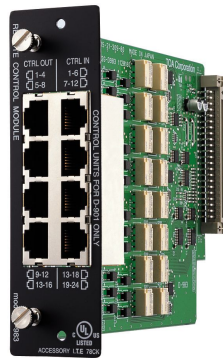

# D-983

## REMOTE CONTROL MODULE

The D-983 is a remote control module designed for use with the D-901 Digital Mixer, etc. It permits preset memory recall, input/output channel volume control, stereo input selection and channel ON/OFF operation to be remotely controlled from external equipment. Tally output can also be provided for external control.

### Specifications

Inputs	24 x Open voltage: 5 V DC, short-circuit current: 5 mA, Connector: RJ45
Outputs	24 x No voltage make contact input, contact capacity: 24 V DC, 100 mA, Connector: RJ45
Weight	170,0 g
Dimensions (W x H x D)	35 x 119,5 x 178,4 mm
Dimensions (ø x D)	x 178,4 mm
Gross weight	0,25 kg
Finish	Steel plate, pre-coated, 30% gloss, black