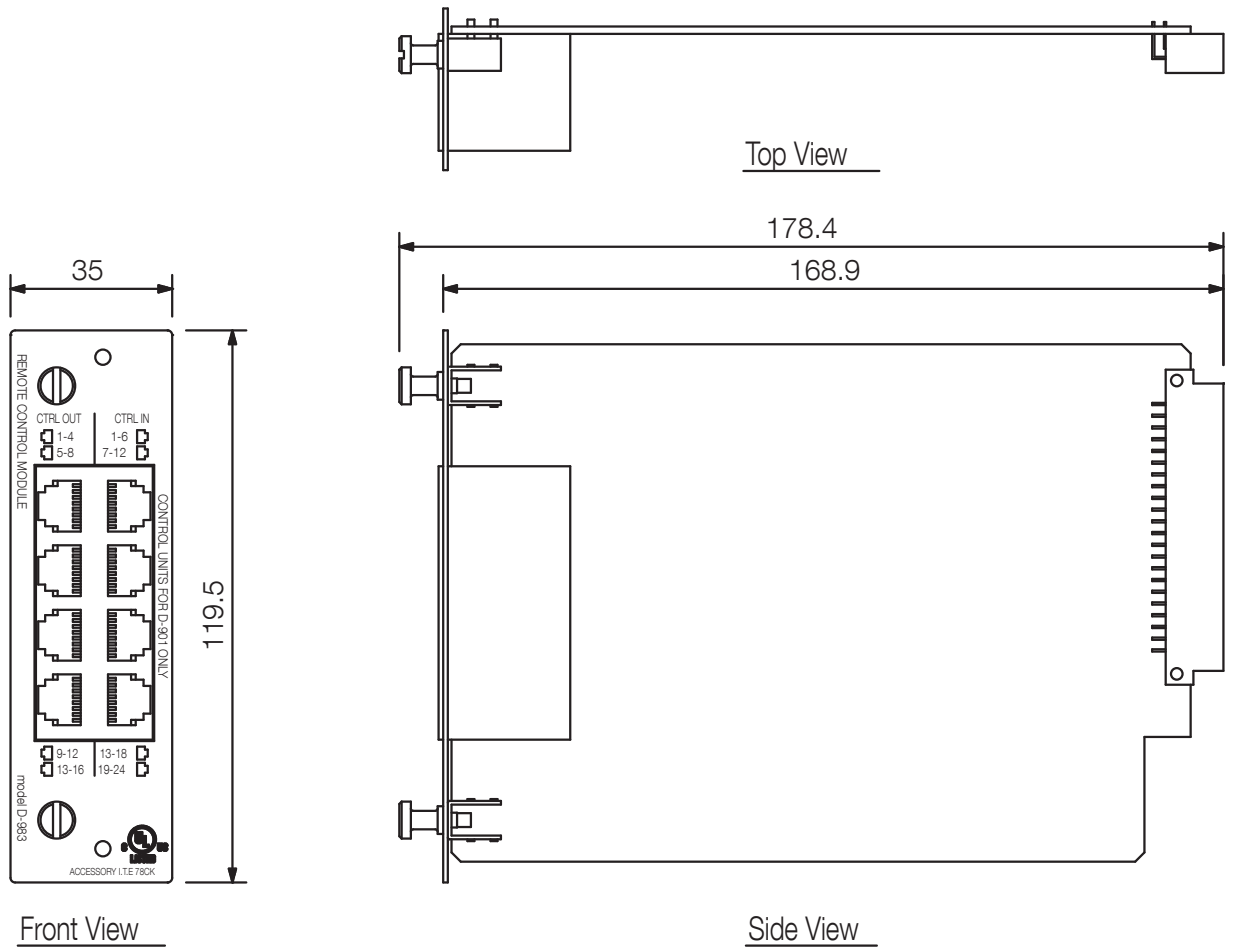

### Specifications

Inputs	24 x Open voltage: 5 V DC, short-circuit current: 5 mA, Connector: RJ45
Outputs	24 x No voltage make contact input, contact capacity: 24 V DC, 100 mA, Connector: RJ45
Weight	170,0 g
Dimensions (W x H x D)	35 x 119,5 x 178,4 mm
Dimensions (ø x D)	x 178,4 mm
Gross weight	0,25 kg
Finish	Steel plate, pre-coated, 30% gloss, black

### Appearance

UNIT:mm

SCALE:1/2